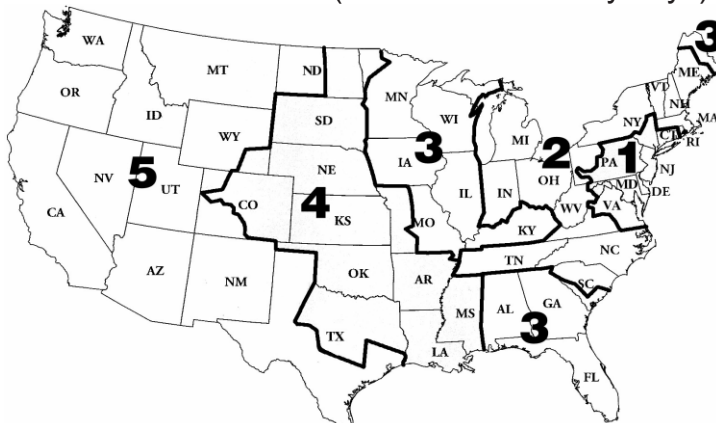

VersaTech2 STANDARD Post & Panel Sign	Price
12 x 28	\$360-
20 x 20	360-
20 x 28	380-
20 x 44	435-
28 x 44	475-

VersaTech2 PLUS Post & Panel Sign	Price
36 x 48	\$910-
36 x 60	1075-
36 x 72	1130-

VersaTech2 WALL MOUNT Panel Sign	Price
12 x 28	\$175-
20 x 20	175-
20 x 28	190-
20 x 44	200-
28 x 44	220-

SHIPPING (each sign, standard ground service)

Zone	STANDARD	PLUS	WALL MOUNT
1	\$105-	\$245-	\$55-
2	115-	275-	65-
3	120-	310-	80-
4	125-	335-	85-
5	135-	375-	90-

SHIPPING ZONES (and normal delivery days)